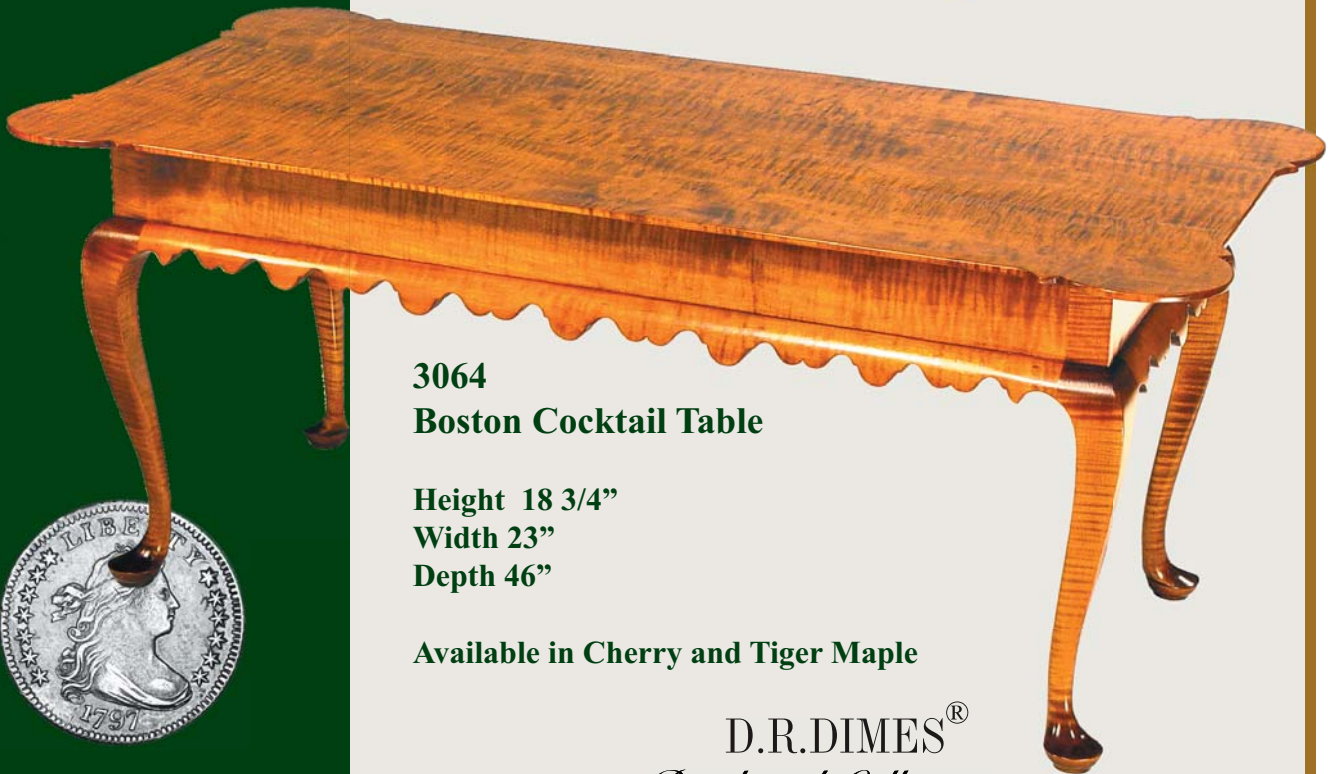

Tables

3059 Boston Side Table

Height 27 1/2"
Width 20 3/4"
Depth 20 3/4"

Available in Cherry and Tiger
Maple.

3064 Boston Cocktail Table

Height 18 3/4"
Width 23"
Depth 46"

Available in Cherry and Tiger Maple