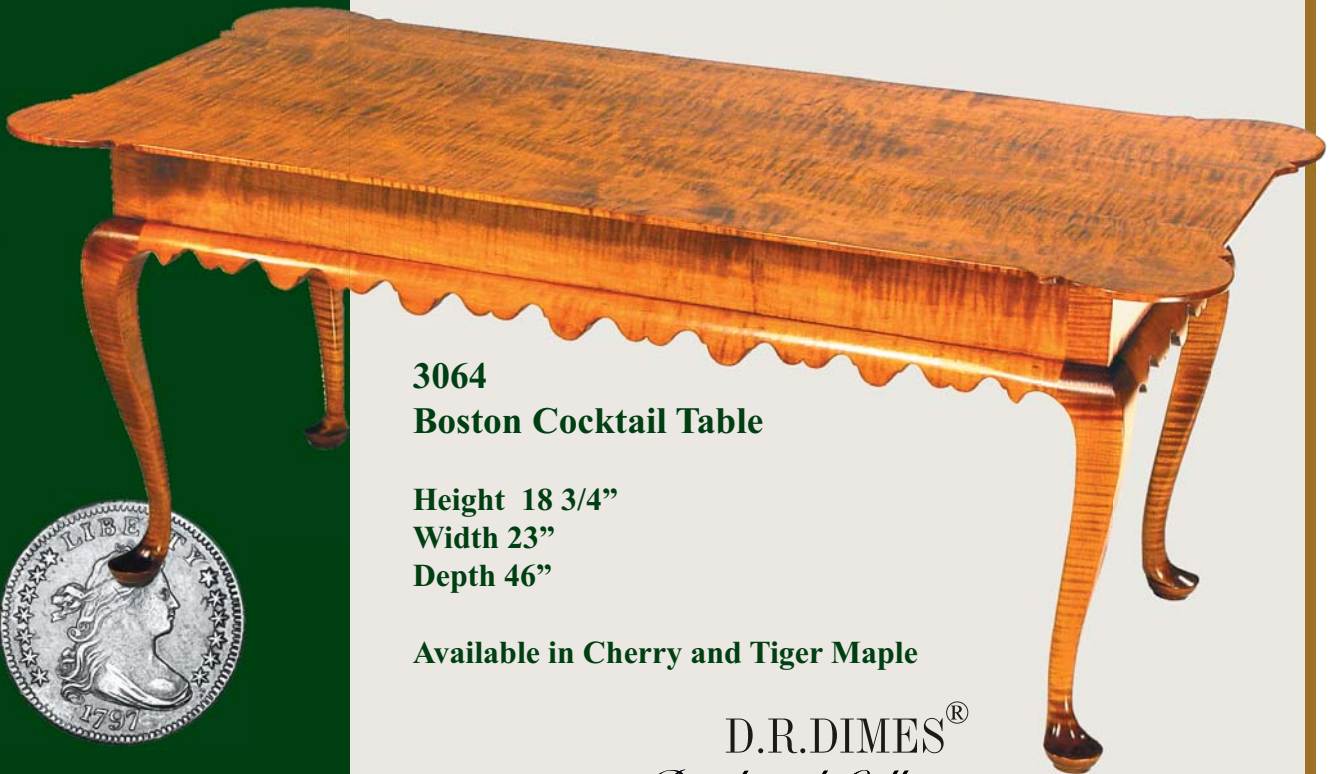

## 3059 Boston Side Table

Height 27 1/2"  
Width 20 3/4"  
Depth 20 3/4"

Available in Cherry and Tiger  
Maple.

## 3064 Boston Cocktail Table

Height 18 3/4"  
Width 23"  
Depth 46"

Available in Cherry and Tiger Maple

D.R.DIMES®  
*Benchmark Collection*