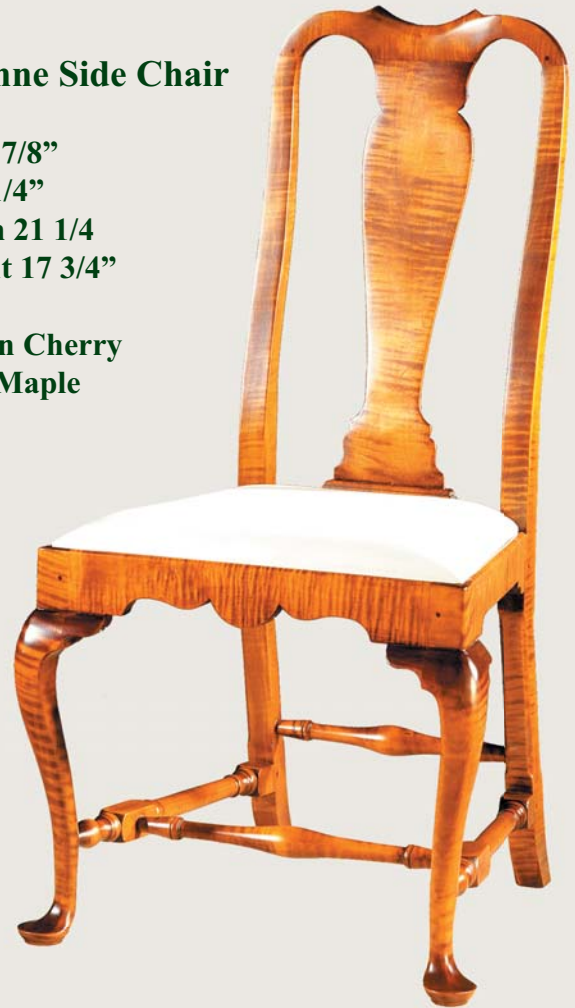

# *Dining Room*

**3057**

**Queen Anne Side Chair**

**Height 40 7/8"**

**Width 21 1/4"**

**Seat Width 21 1/4"**

**Seat Height 17 3/4"**

**Available in Cherry  
and Tiger Maple**

**3058**

**Queen Anne Arm Chair**

**Height 40 7/8"**

**Width 27"**

**Seat Width 22 1/2"**

**Seat Height 17 3/4"**

**Available in Cherry  
and Tiger Maple**

**D.R.DIMES<sup>®</sup>**