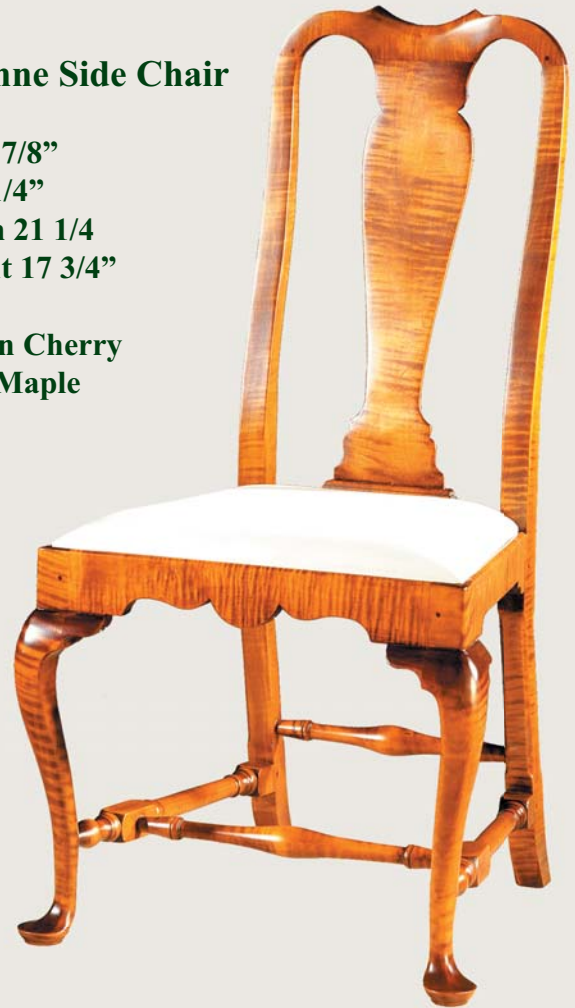

Dining Room

3057

Queen Anne Side Chair

Height 40 7/8"

Width 21 1/4"

Seat Width 21 1/4"

Seat Height 17 3/4"

**Available in Cherry
and Tiger Maple**

3058

Queen Anne Arm Chair

Height 40 7/8"

Width 27"

Seat Width 22 1/2"

Seat Height 17 3/4"

**Available in Cherry
and Tiger Maple**

D.R.DIMES[®]