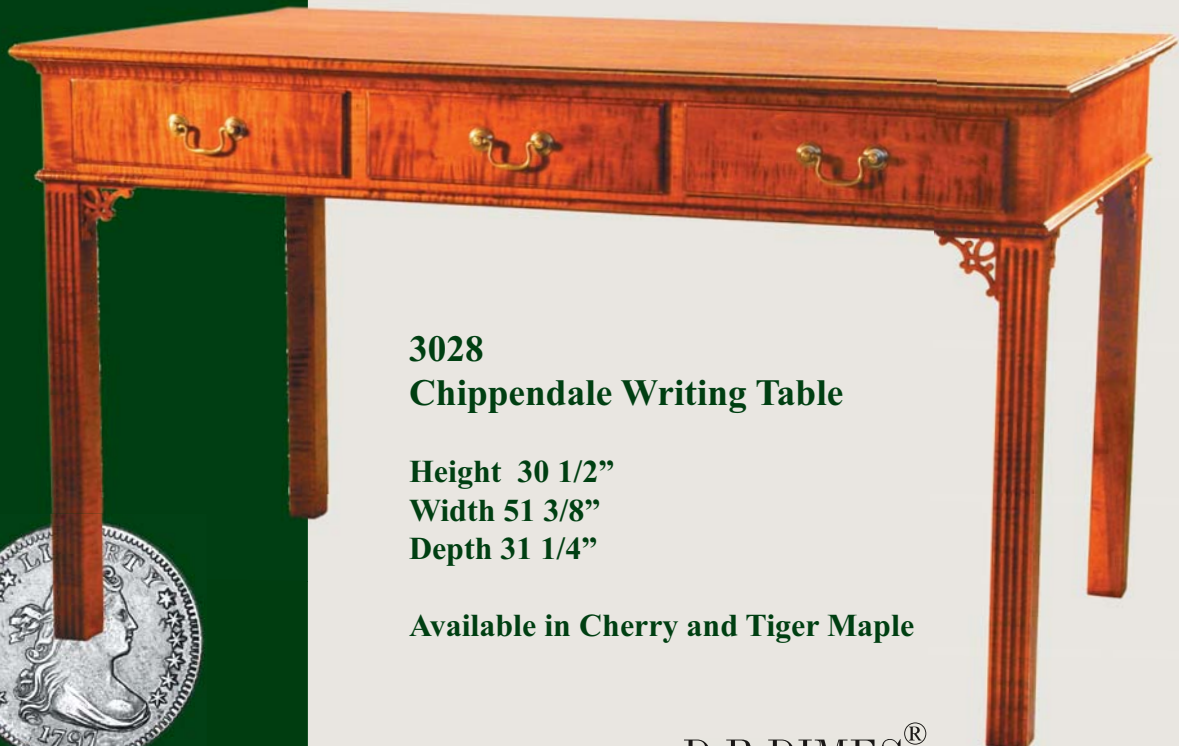

Tables

3052
Litchfield Lowboy

Height 30 1/3"
Width 36 1/2"
Depth 20 1/8"

3028
Chippendale Writing Table

Height 30 1/2"
Width 51 3/8"
Depth 31 1/4"

Available in Cherry and Tiger Maple

D.R.DIMES[®]
Benchmark Collection