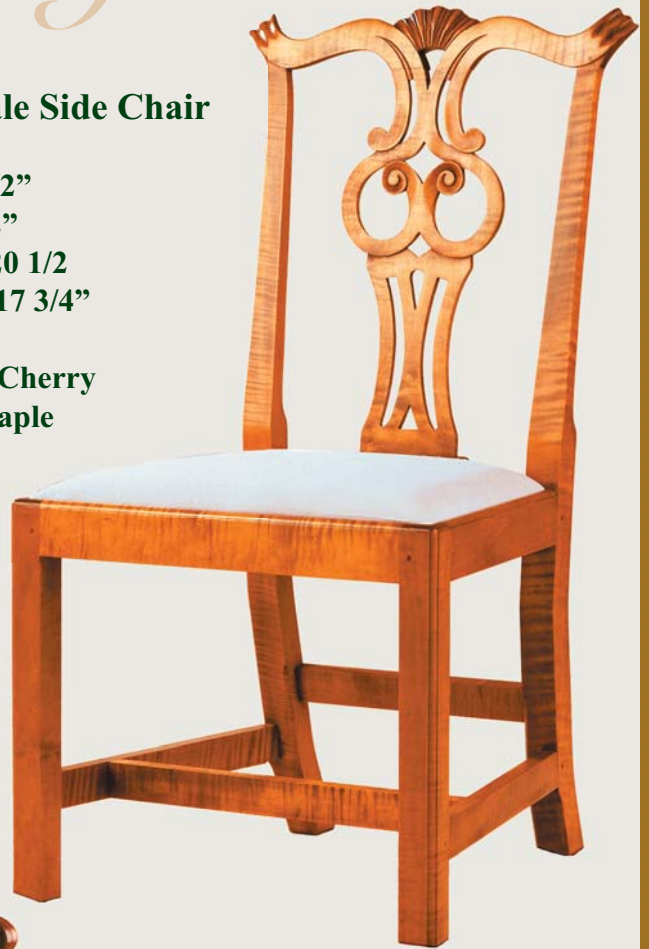

# *Dining Room*

## **3025 Chippendale Side Chair**

**Height 38 1/2"**  
**Width 20 1/2"**  
**Seat Width 20 1/2"**  
**Seat Height 17 3/4"**

**Available in Cherry  
and Tiger Maple**

## **3026 Chippendale Arm Chair**

**Height 38 1/2"**  
**Width 26 1/4"**  
**Seat Width 21 1/2"**

**Available in Cherry  
and Tiger Maple**

**D.R.DIMES<sup>®</sup>**  
*Benchmark Collection*