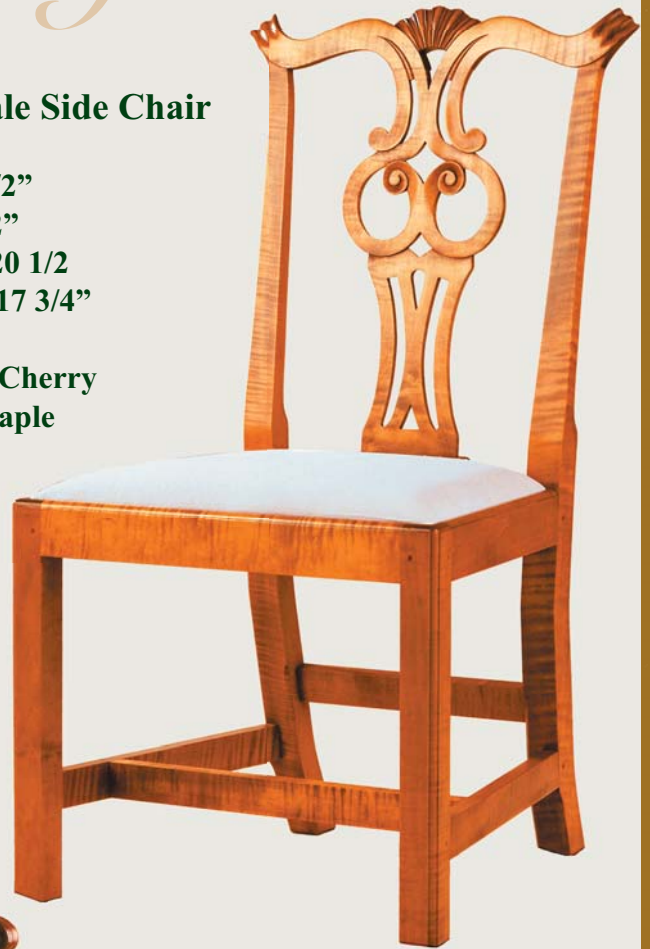

Dining Room

3025 Chippendale Side Chair

Height 38 1/2"
Width 20 1/2"
Seat Width 20 1/2"
Seat Height 17 3/4"

**Available in Cherry
and Tiger Maple**

3026 Chippendale Arm Chair

Height 38 1/2"
Width 26 1/4"
Seat Width 21 1/2"