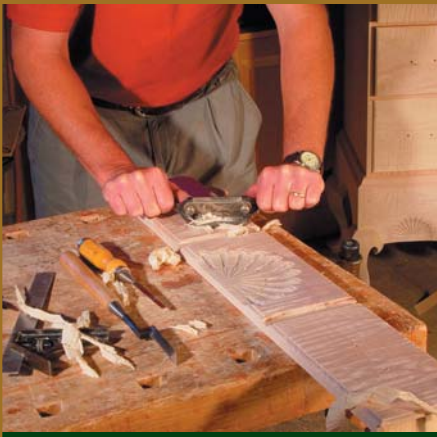

Mirrors

3019 (28" x 22") William & Mary Mirror

**Height 28"
Width 22"
Glass Size 22" x 16"**

**Available in Cherry and Tiger
Maple**

3020 (30 1/2" x 41") William & Mary Mirror

**Height 30 1/2"
Width 41"
Glass Size 24 1/2" x 35"**