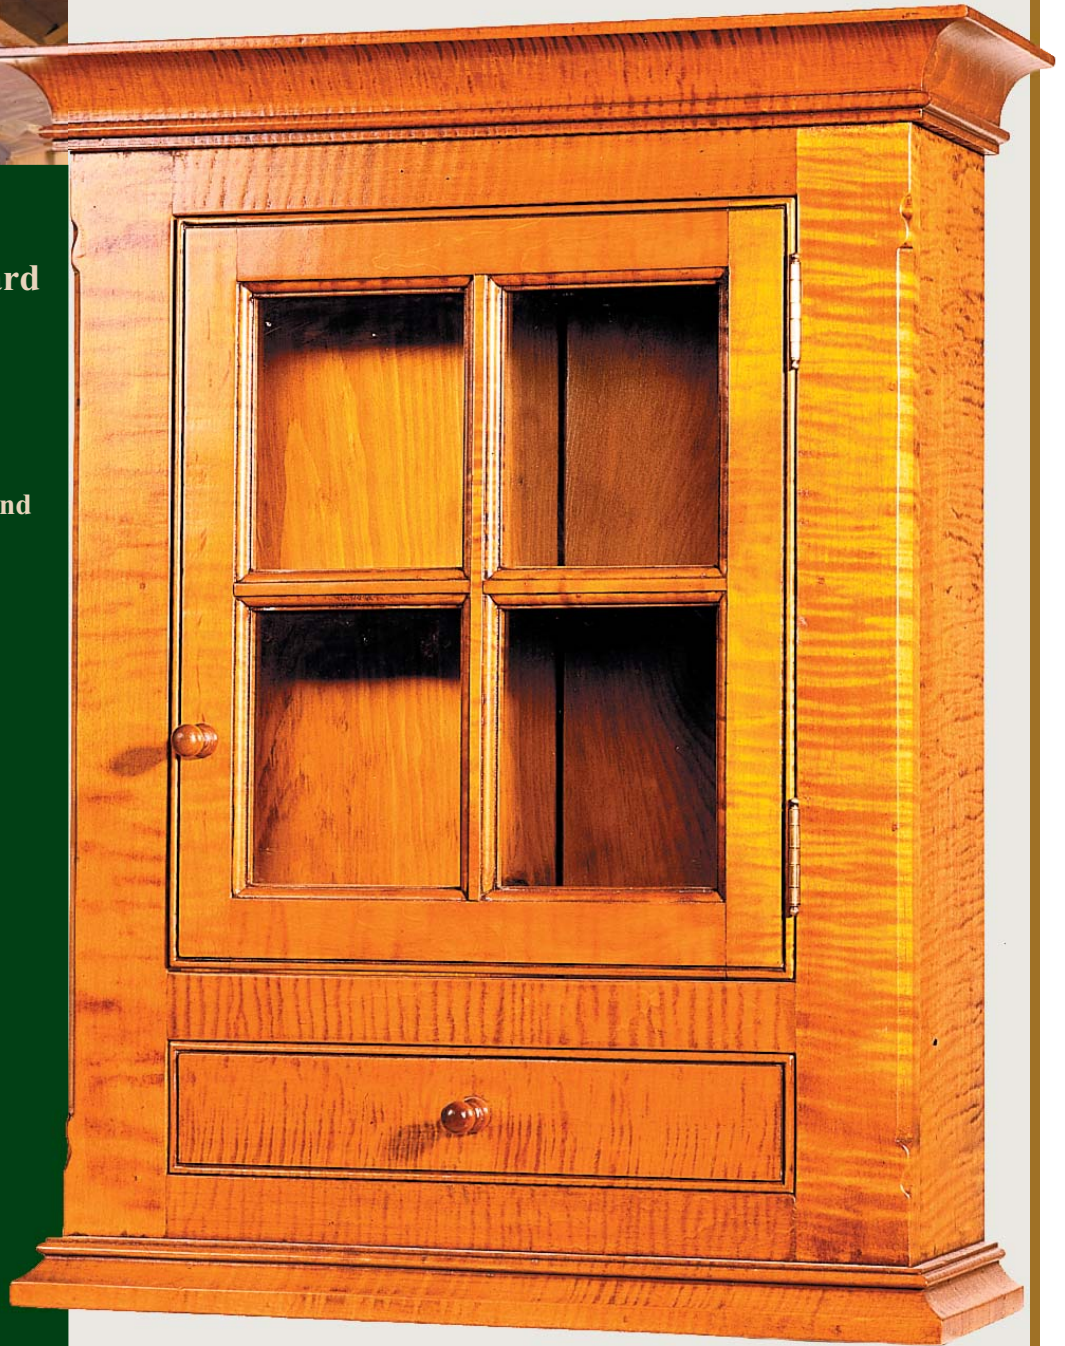

Cupboards

2121 Chester Wall Cupboard

Height 28"
Width 22 5/8"
Depth 8 1/2"

Available in Pine, Cherry and
Tiger Maple

D.R.DIMES®
American Furniture