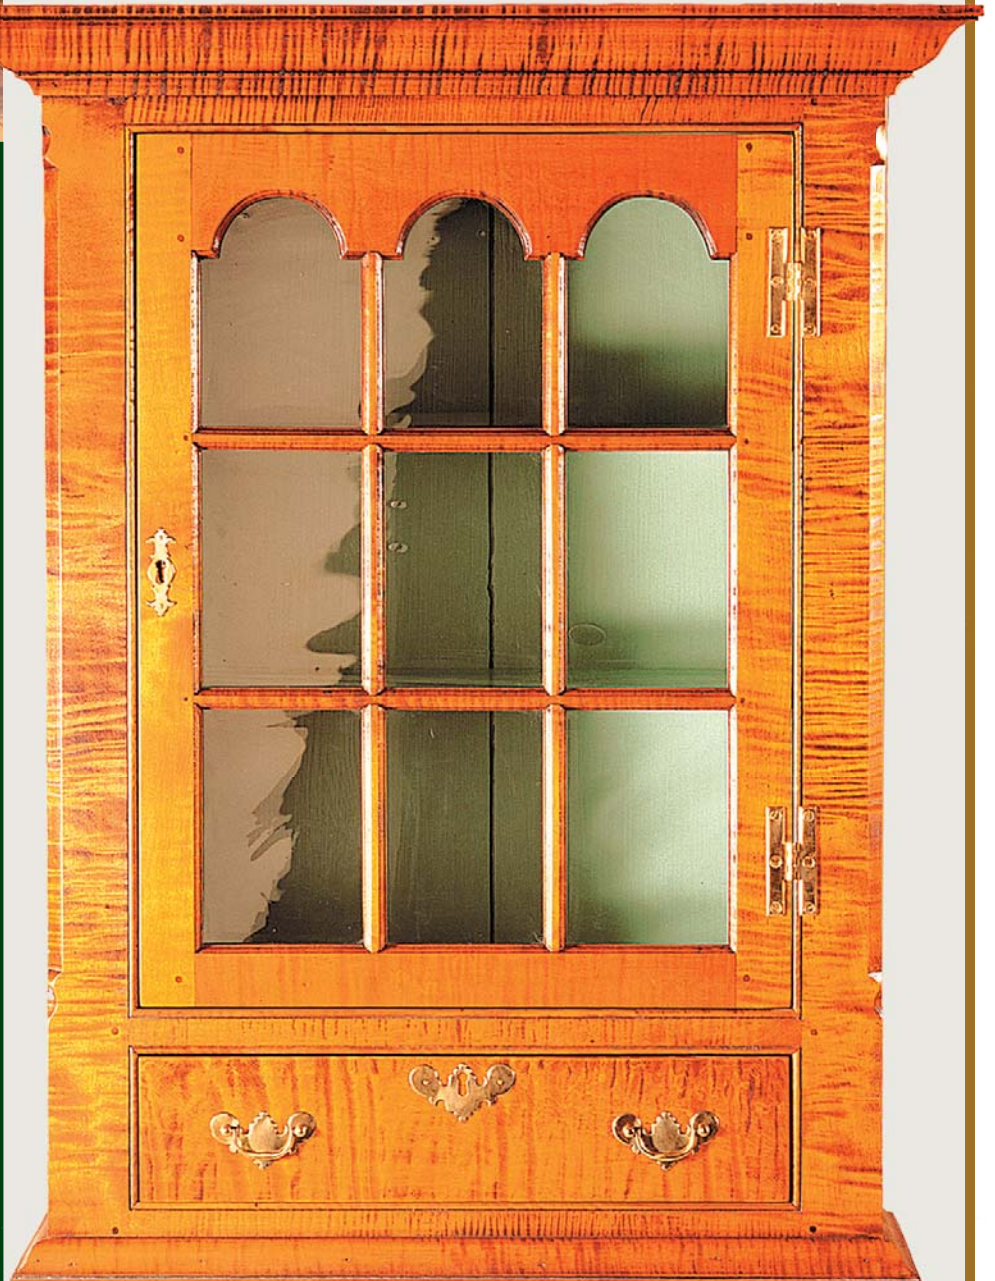

## 2103 Hanging Wall Cupboard

Height 32 1/4"

Width 27 1/2"

Depth 11"

Available in Tiger Maple only

This hanging wall cupboard is a masterpiece of early American design and craftsmanship. With a dovetailed case, mortise and tenon face frame the maker intended it to last for centuries. The overall proportion is perfect and the use of the moldings, hardware and arch top sash make for an exceptional composition.