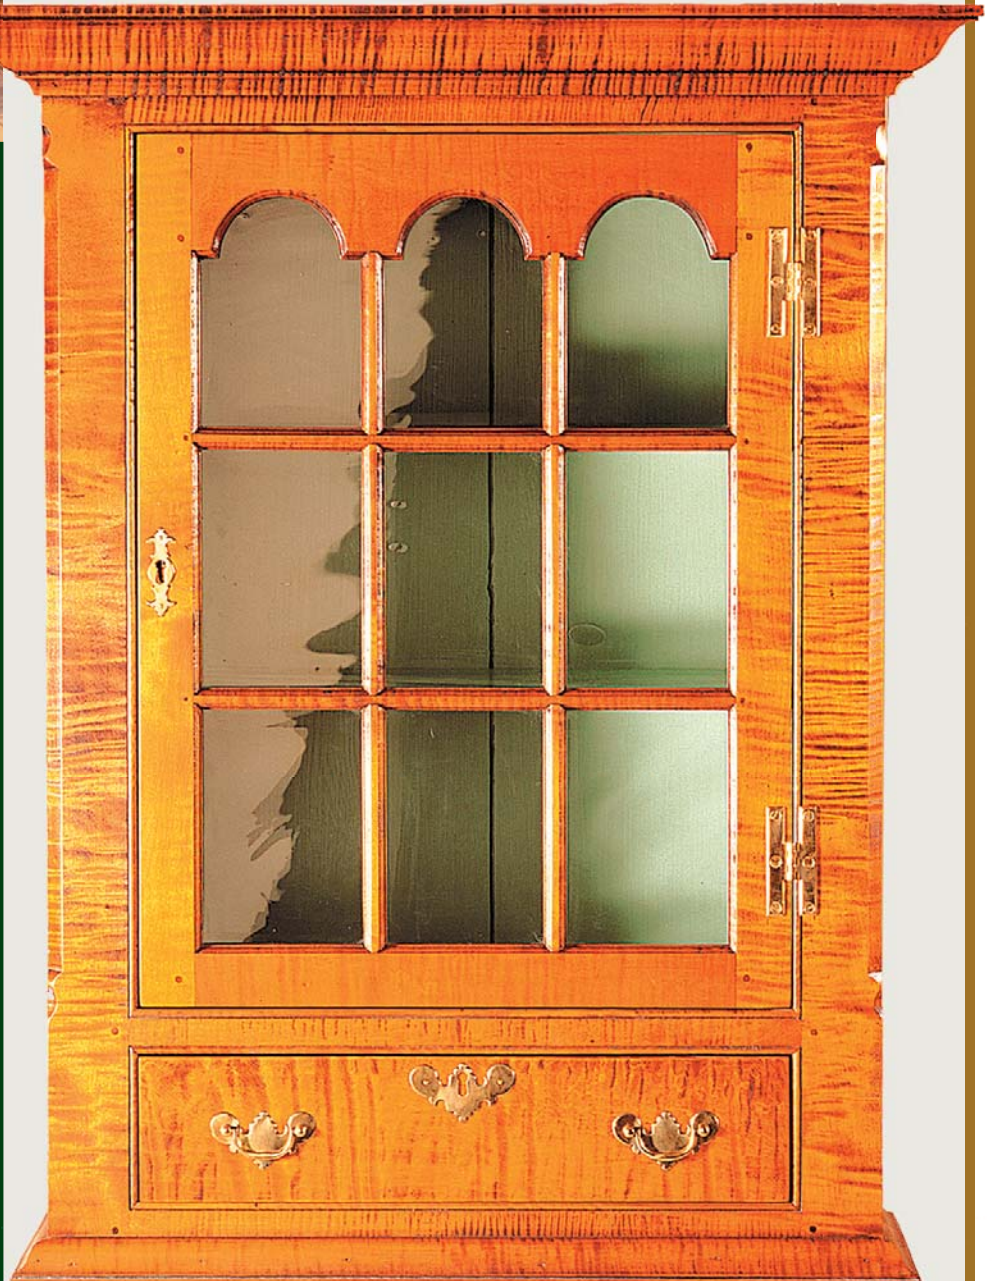

Cupboards

2103 Hanging Wall Cupboard

Height 32 1/4"

Width 27 1/2"

Depth 11"

Available in Tiger Maple only

This hanging wall cupboard is a masterpiece of early American design and craftsmanship. With a dovetailed case, mortise and tenon face frame the maker intended it to last for centuries. The overall proportion is perfect and the use of the moldings, hardware and arch top sash make for an exceptional composition.