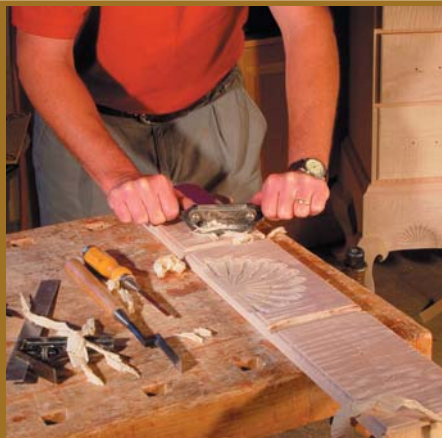

## 2093 (below) 39" Glass Door Cupboard

Height 79 3/4"  
Width 39"  
Depth 14 3/4"

Available in Pine, Cherry and  
Tiger Maple  
Available with Restoration Glass