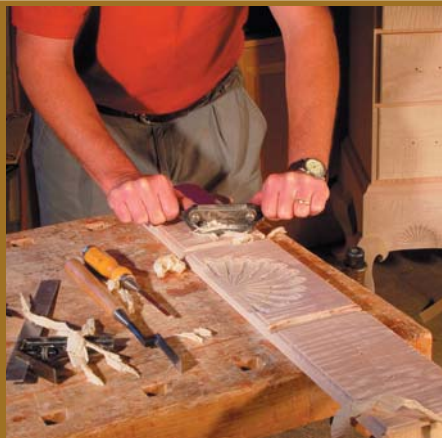

# Cupboards

**2093 (below)  
39" Glass Door Cupboard**

**Height 79 3/4"  
Width 39"  
Depth 14 3/4"**

**Available in Pine, Cherry and  
Tiger Maple  
Available with Restoration Glass**

**2084  
55" Glass Door Cupboard**

**Available in Pine, Cherry and Tiger Maple.  
Available with Restoration Glass**

**Height 79 3/4"  
Width 55"  
Depth 14 3/4"**

**D.R.DIMES®**  
*American Furniture*