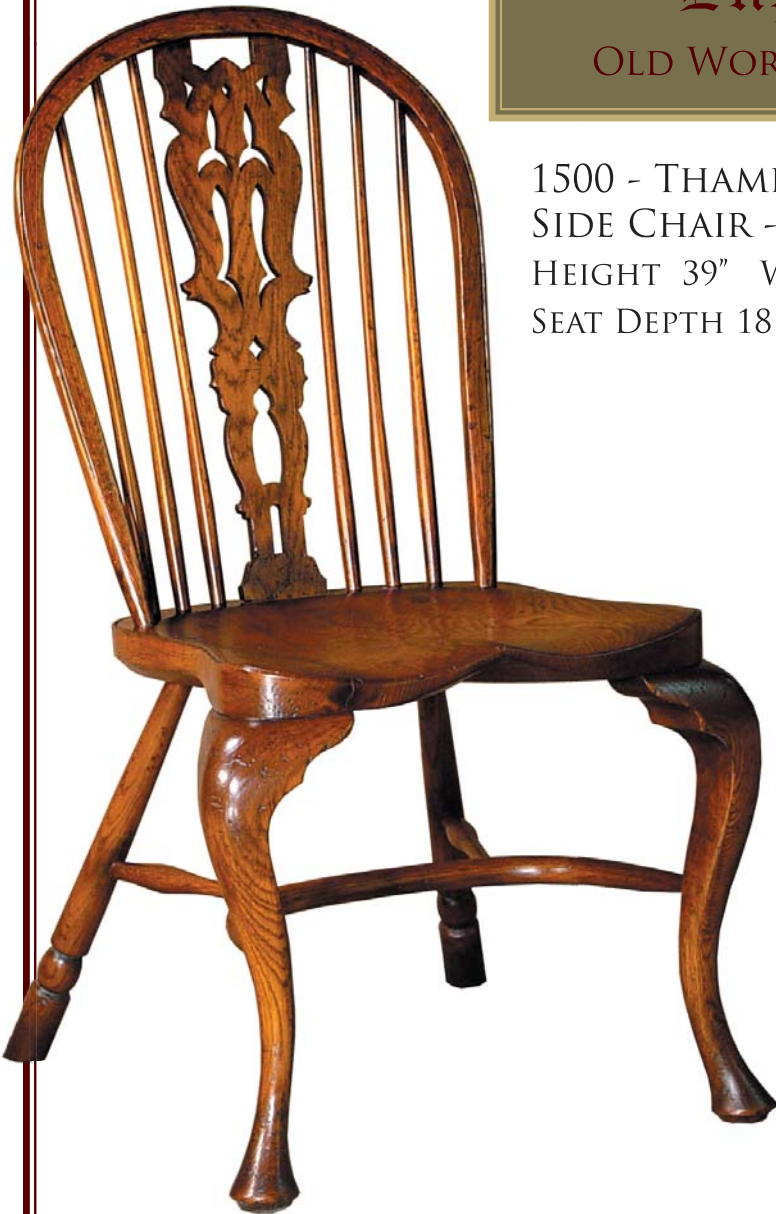

D.R.DIMES
English Collection
OLD WORLD CRAFTSMANSHIP SINCE 1964

1500 - THAMES VALLEY
SIDE CHAIR - OAK
HEIGHT 39" WIDTH 20"
SEAT DEPTH 18 1/4" SEAT WIDTH 18"

1501 - THAMES VALLEY
ARM CHAIR - OAK
HEIGHT 41" WIDTH 24"
SEAT DEPTH 18 1/4" SEAT WIDTH 21"