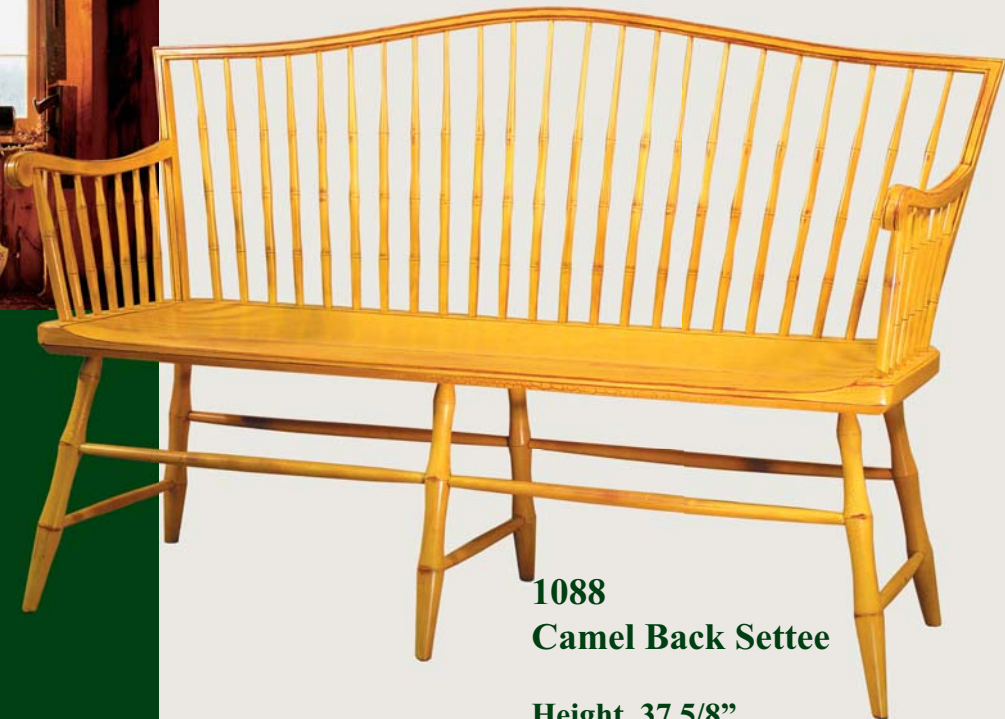

Windsor Chairs

1088
Camel Back Settee

Height 37 5/8"
Width 59"
Seat Depth 18" Width 54"

1089
Bow Back Settee

Height 36"
Width 46 3/4"
Seat Depth 16"
Seat Width 44"

D.R.DIMES[®]
American Furniture