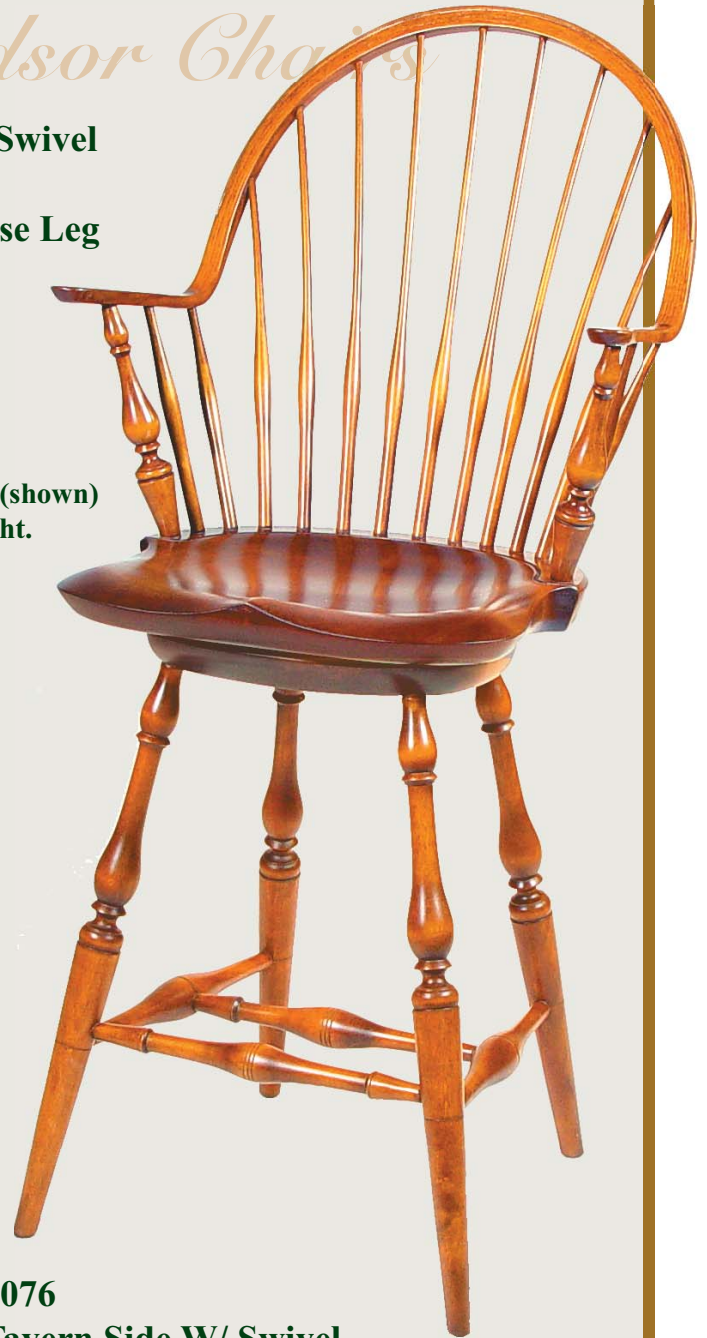

Windsor Chairs

1077

**Tavern Arm W/ Swivel
Maple seat only
New England Vase Leg**

**Height 46"
Width 23"
Seat Depth 17 1/4"
Seat Width 18"**

**Available in 24", 26" (shown)
28" and 30" seat height.**

1076

**Tavern Side W/ Swivel
Maple seat only
New England Vase Leg**

**Height 46"
Width 18"
Seat Depth 18"
Seat Width 18"**

**Available in 24", 26"
(shown)28" and 30" seat
height.**

D.R.DIMES[®]
American Furniture