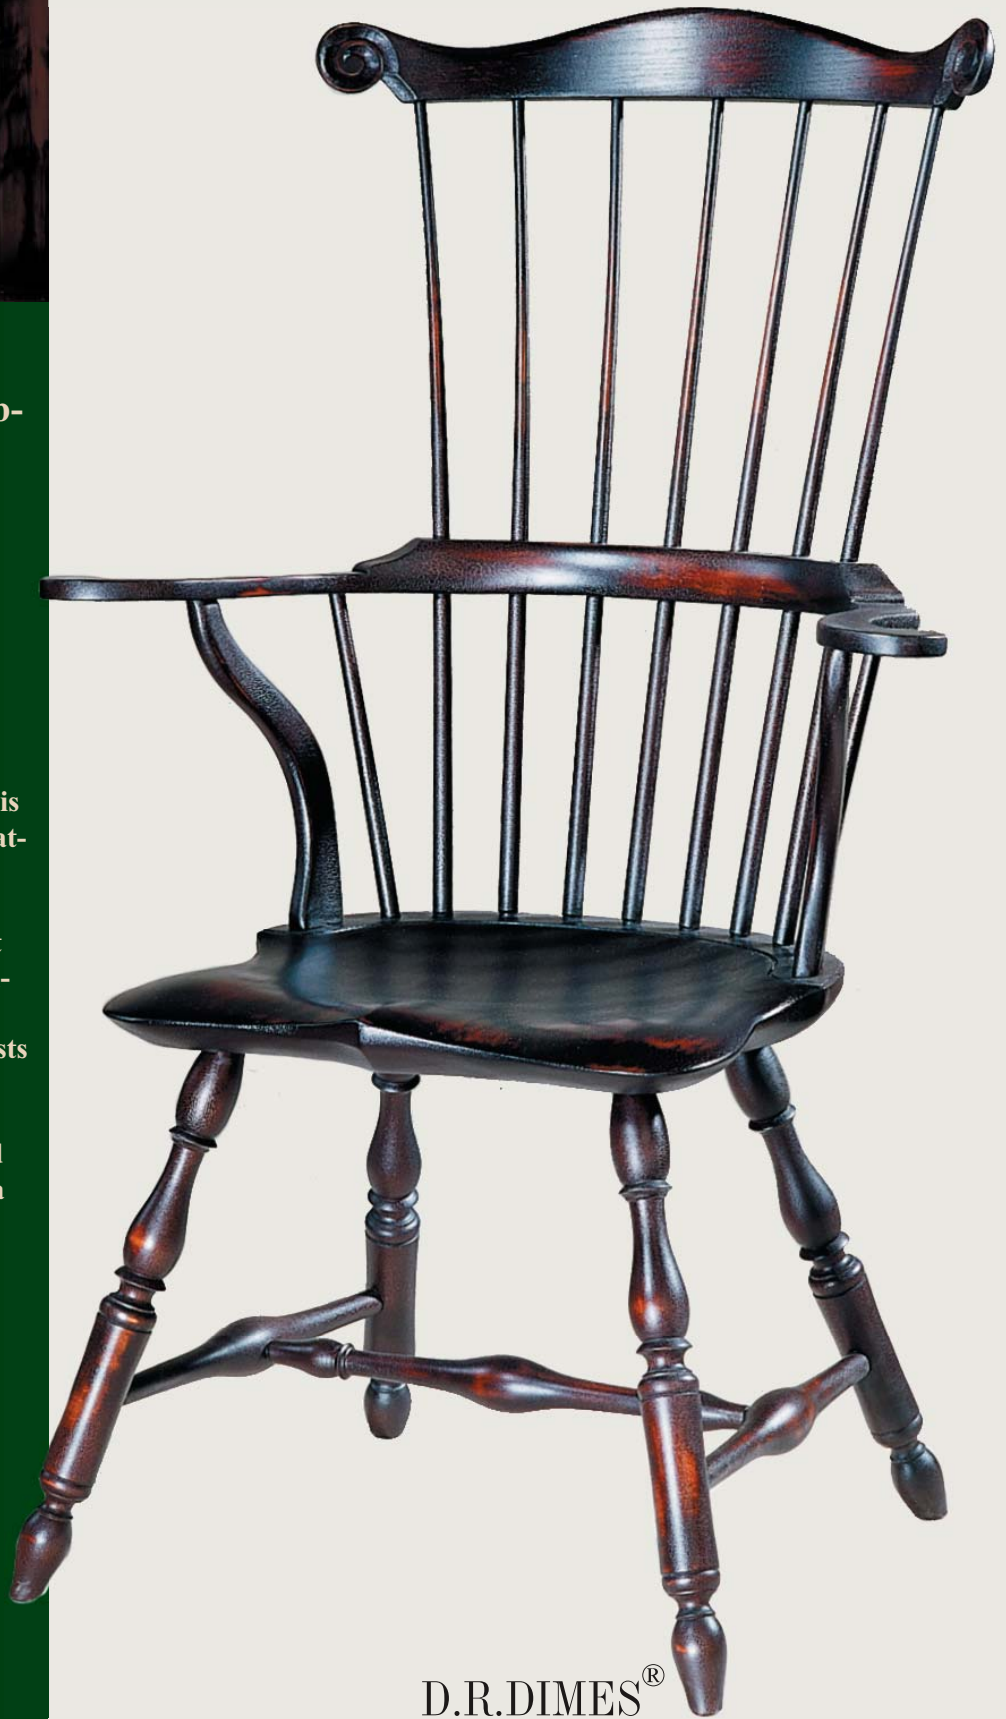

D.R.DIMES®
American Furniture