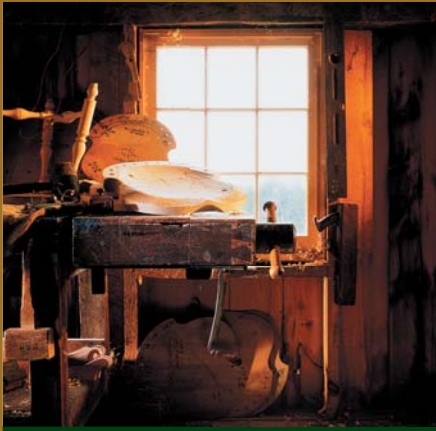

# *Windsor Chairs*

**1064  
Lancaster County  
Comb-back Rocker  
Pennsylvania Vase Leg**

**Height 48"  
Width 25 "  
Seat Depth 16 1/2"  
Seat Width 21 1/2"**

Windsor chairs were rarely made as rockers originally in the eighteenth century. Most rockers we added during the first part of the nineteenth century when the Boston rocker became fashionable. Ever resourceful, early Americans used pieces they already had to serve a new purpose. Still, we think rocking chairs are beautiful and useful forms.