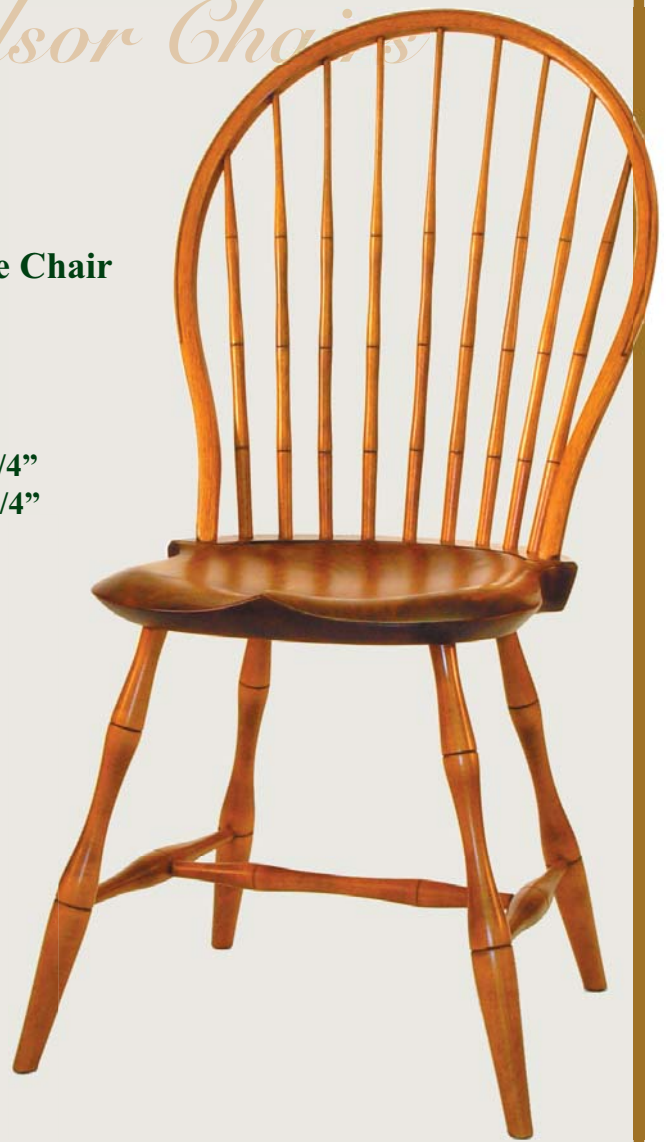

Windsor Chairs

1050
Pennfield Side Chair
Bamboo Leg

Height 37 1/2"
Width 19 1/4"
Seat Depth 17 1/4"
Seat Width 16 1/4"

1051
Pennfield Continuous
Arm Chair
Bamboo Leg

Height 37 1/2"
Width 23"
Seat Depth 17"
Seat Width 17 3/4"