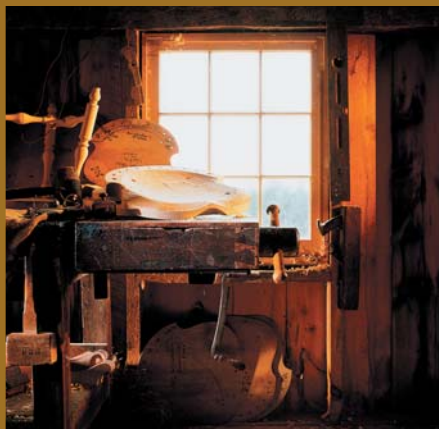

Windsor Chairs

1042
Birdcage Side Chair
Bamboo Leg

Height 36 3/4"
Width 20 1/2"
Seat Depth 16 3/4"
Seat Width 16 3/4"

1043
Birdcage Arm Chair
Bamboo Leg

Height 36 3/4"
Width 20 1/2"
Seat Depth 16 3/4"
Seat Width 16 3/4"