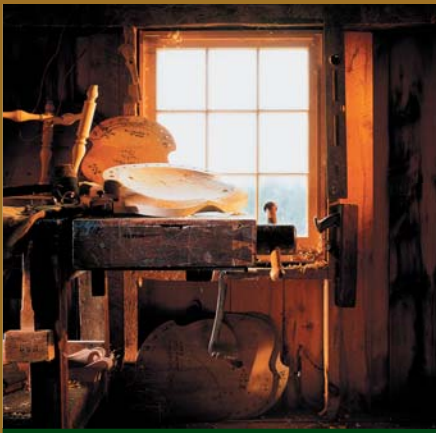

## **1001 Bowback Side Chair**

**New England Vase Leg**

**Height 38 1/2"**

**Width 21 1/4"**

**Seat Depth 17 1/2"**

**Seat Width 16 1/2"**

**T**he Bowback Side Chair is the forerunner to all other pieces in the D.R.DIMES collection, past and present. A simple yet classic design that has been around since the very beginning over forty years ago.