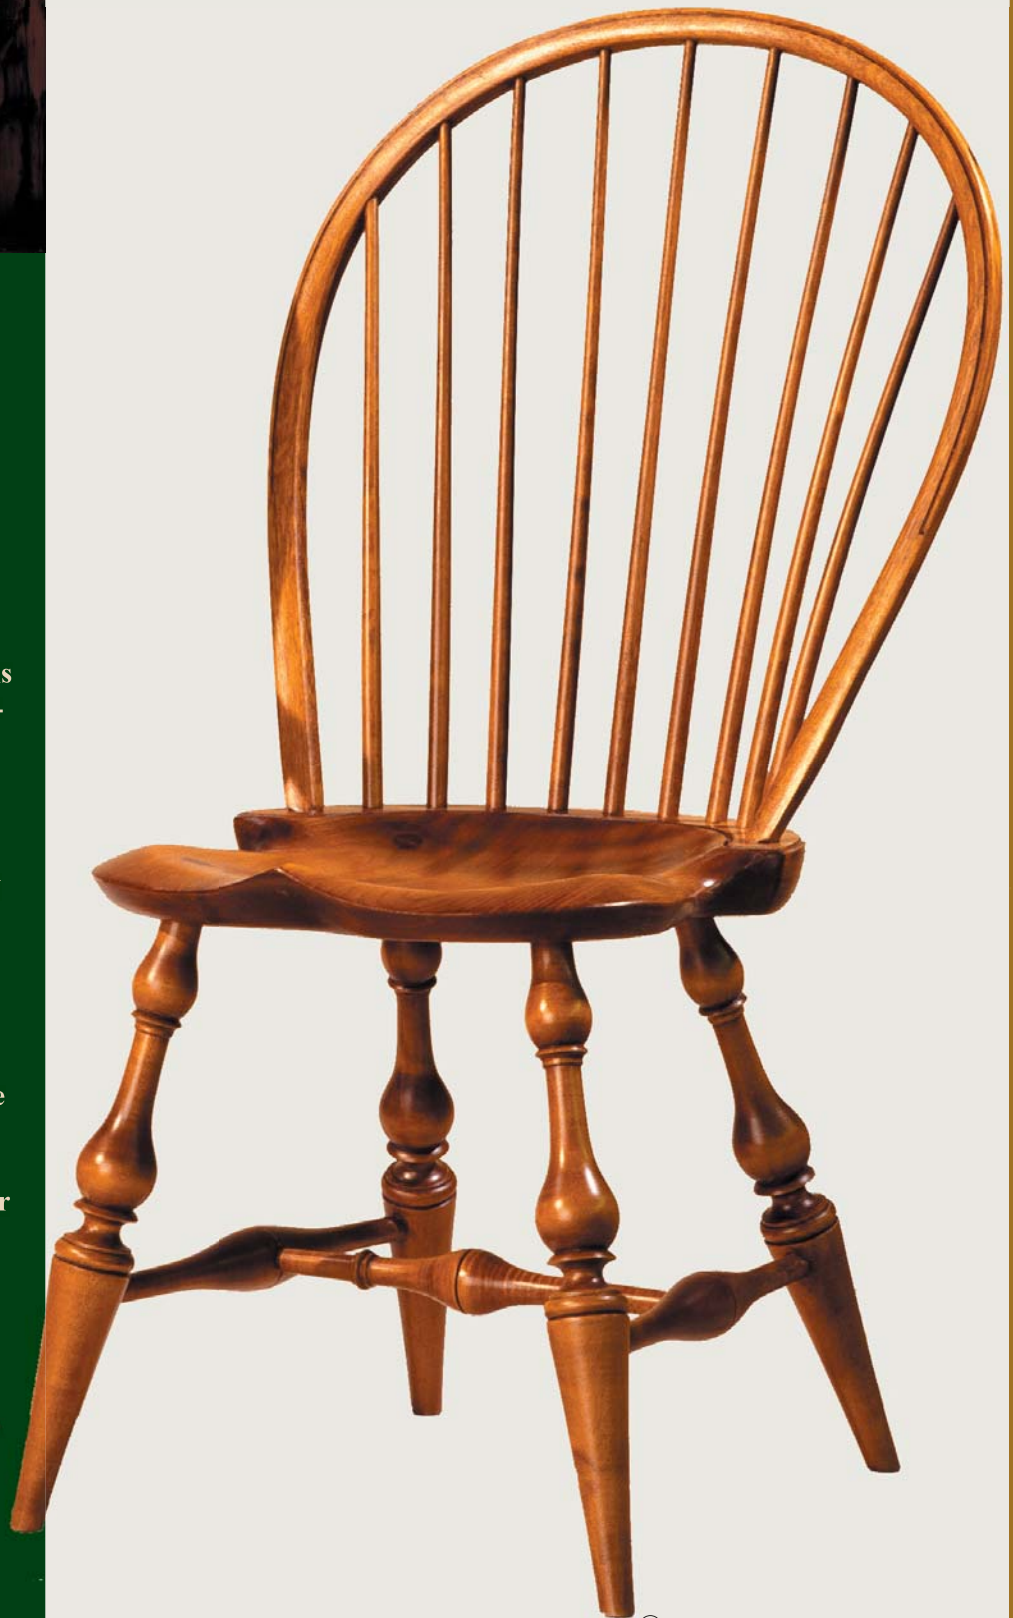

D.R.DIMES®
American Furniture